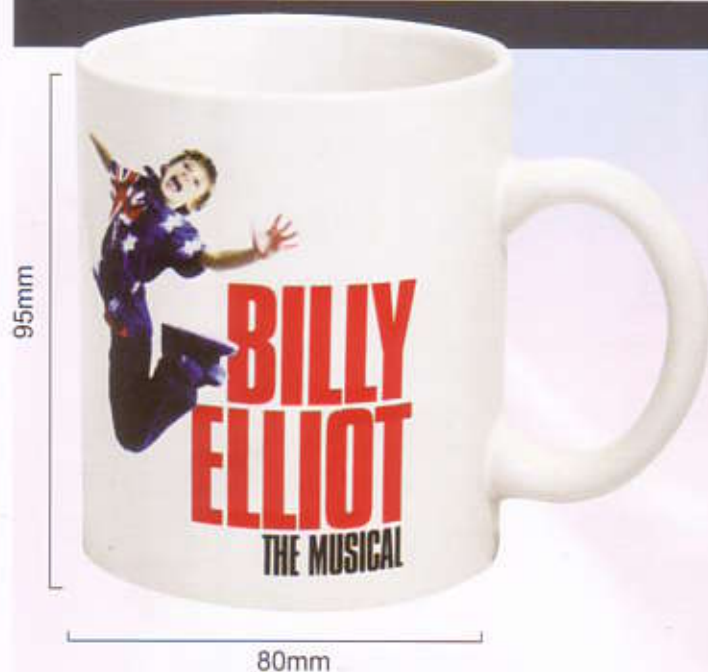

COFFEE MUGS

CAN / COLONIAL

Traditional shape suitable for full wrap print

7102S-WHI
Colour: WHITE
Capacity: 300ml
CTN QTY: 36

7102S-RFX
REFLEX BLUE

7102S-SUN
SUN YELLOW

7102S-GRN
GREEN

7102S-BLK
BLACK